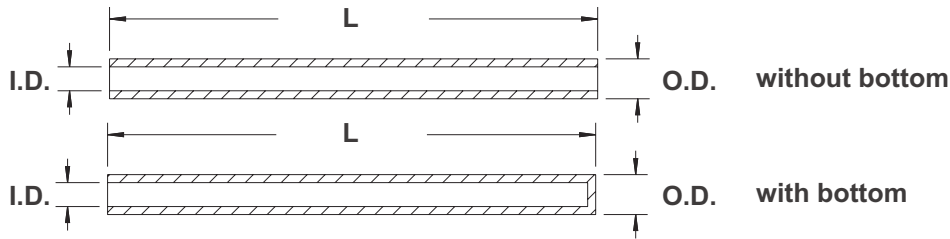

Tubes

Other diameters, lengths and custom made tubes are available on request.

Outer Diameter	Inner Diameter	Length (Standard)	without bottom	with bottom
4,7mm	0,8mm	350mm	x	—
10mm	3mm	600mm	x	x
10mm	4mm	600mm	x	x
12mm	7mm	356mm	x	x
12mm	8,6mm	420mm	x	x
12mm	9mm	400mm	x	x
18mm	12mm	356mm	x	x
18mm	14mm	542mm	x	x
24mm	18mm	440mm	x	x
24mm	14mm	800mm	x	—
26mm	20mm	600mm	x	x
28,5mm	20,5mm	600mm	x	x